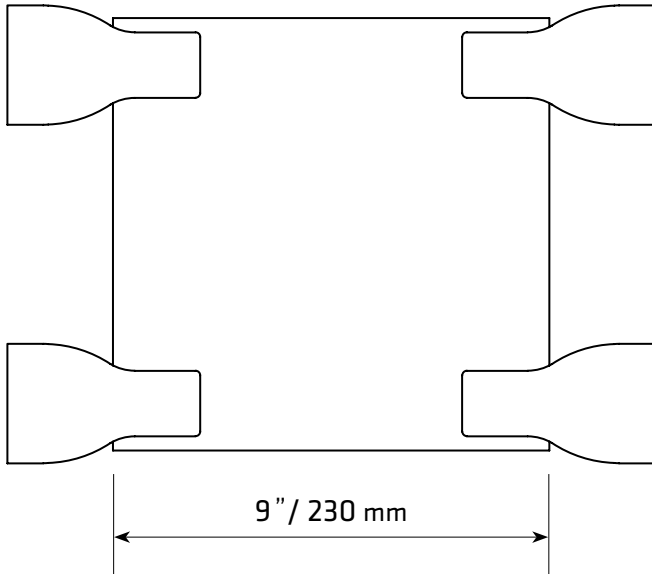

CK-220304-4

TECHNICAL SPECIFICATIONS

- 4 lights square ceiling light
- Sizes: 9 1/16" width x 9 1/16" length x 6" height
- Colours: WH-White, BK-Black
- For GU-10 bulb not included

4300 Grande-Allée Blvd, Boisbriand
QC, Canada J7H 1M9