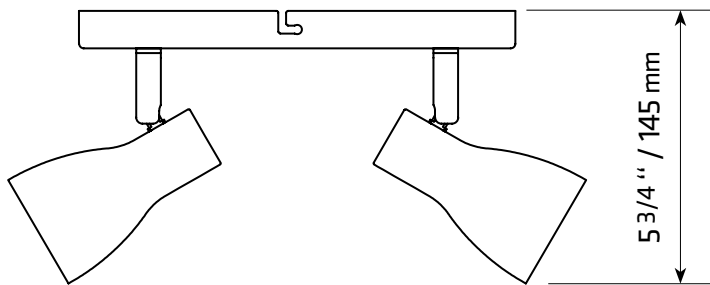

CK-220304-4

TECHNICAL SPECIFICATIONS

- 4 lights square ceiling light
- Sizes: 9 1/16" width x 9 1/16" length x 6" height
- Colours: WH-White, BK-Black
- For GU-10 bulb not included

4300 Grande-Allée Blvd, Boisbriand
QC, Canada J7H 1M9