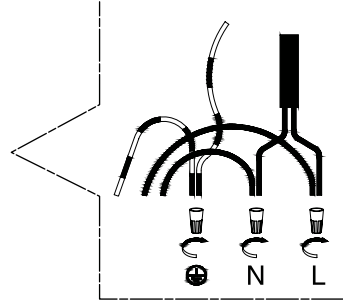

CK-220304-4

TECHNICAL SPECIFICATIONS

- 4 lights square ceiling light
- Sizes: 9 1/16" width x 9 1/16" length x 6" height
- Colours: WH-White, BK-Black
- For GU-10 bulb not included

4300 Grande-Allée Blvd, Boisbriand
QC, Canada J7H 1M9

450 979-0667
info@lumifaro.com
www.lumifaro.com

CLIENT:
PROJECT:
DATE:

EASY INSTALLATION

1.

2.

N: White wire
L: Black wire

3.